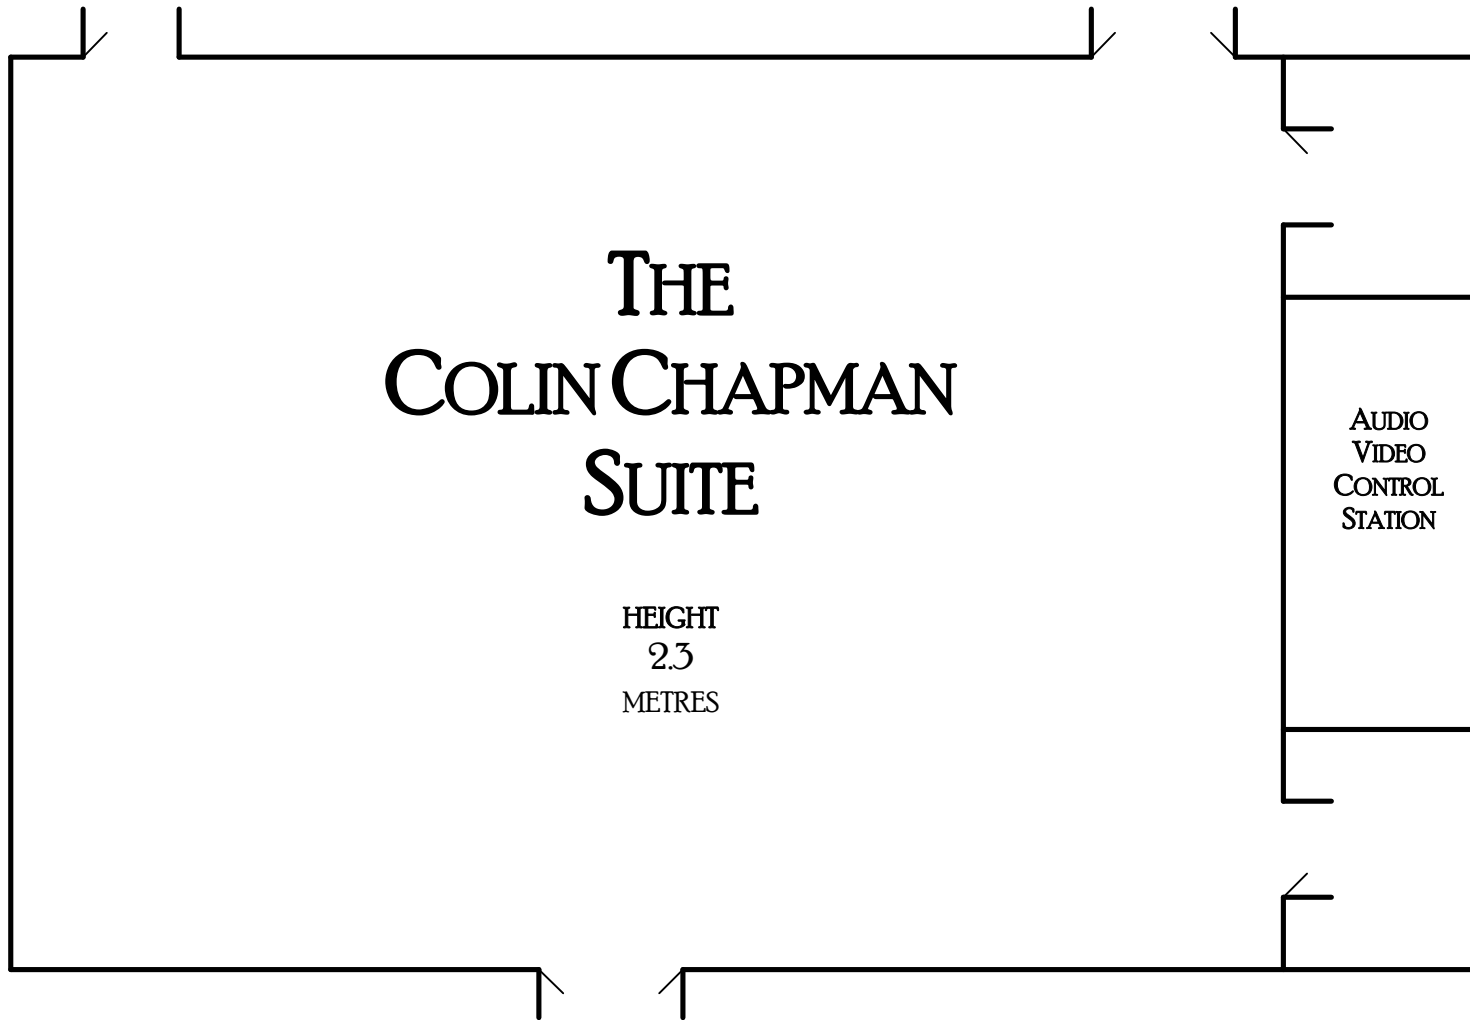

COLIN CHAPMAN ANTE ROOM

# THE COLIN CHAPMAN SUITE

HEIGHT  
2.3  
METRES

AUDIO  
VIDEO  
CONTROL  
STATION

9  
METRES

12 METRES